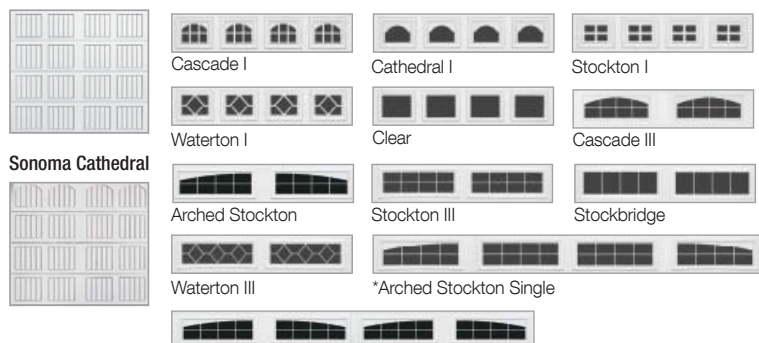

COLOURS

TORQUEMASTER PLUS™

*Not available in Sonoma Cathedral panel design.

Colonial

Contemporary

Ranch

Sonoma

Sonoma Cathedral

*Arched Stockton Double

*Both window designs are available for double car doors.

SKU#	SIZE	PANELS	REGULAR DOORS LIST PRICE	DOORS W/GLASS LIST PRICE
WD9100-8X66	8' x 6'6"	4	\$1,075.00	\$1,485.00
WD9100-8X7	8' x 7'	4	\$1,075.00	\$1,485.00
WD9100-8X7W-P	8' x 7' DP	4	\$1,080.00	\$1,517.50
WD9100-8X85	8' x 8' 5-sect	4	\$1,242.50	\$1,647.50
WD9100-8X8W-P	9' x 8' DP 5-sect	4	\$1,287.50	\$1,692.50
WD9100-9X66	9' x 6'6"	4	\$1,162.50	\$1,570.00
WD9100-9X7	9' x 7'	4	\$1,162.50	\$1,570.00
WD9100-9X7W-P	9' x 7' DP	4	\$1,170.00	\$1,615.00
WD9100-9X85	9' x 8' 5-sect	4	\$1,347.50	\$1,752.50
WD9100-9X8W-P	9' x 8' DP 5-sect	4	\$1,350.00	\$1,800.00
WD9100-10X7	10' x 7'	5	\$1,387.50	\$1,880.00
WD9100-10X7W-P	10' x 7' DP	5	\$1,405.00	\$1,940.00
WD9100-10X85	10' x 8' 5-sect	5	\$1,612.50	\$2,105.00
WD9100-10X8W-P	10' x 8' DP 5-sect	5	\$1,605.00	\$2,147.50
WD9100-12X7	12' x 7'	6	\$1,625.00	\$2,205.00
WD9100-12X85	12' x 8' 5-sect	6	\$1,852.50	\$2,432.50
WD9100-15X7	15' x 7'	7	\$1,842.50	\$2,510.00
WD9100-15X85	15' x 8' 5-sect	7	\$2,160.00	\$2,825.00
WD9100-16X66	16' x 6'6"	8	\$1,842.50	\$2,592.50
WD9100-16X7	16' x 7'	8	\$1,842.50	\$2,592.50
WD9100-16X7W-P	16' x 7' DP	8	\$1,920.00	\$2,670.00
WD9100-16X85	16' x 8' 5-sect	8	\$2,147.50	\$2,897.50
WD9100-16X8W-P	16' x 8' DP 5-sect	8	\$2,200.00	\$2,952.50
WD9100-18X66	18' x 6'6"	8	\$2,195.00	\$2,945.00
WD9100-18X7	18' x 7'	8	\$2,195.00	\$2,945.00
WD9100-18X8	18' x 8' 5-sect	8	\$2,365.00	\$3,115.00