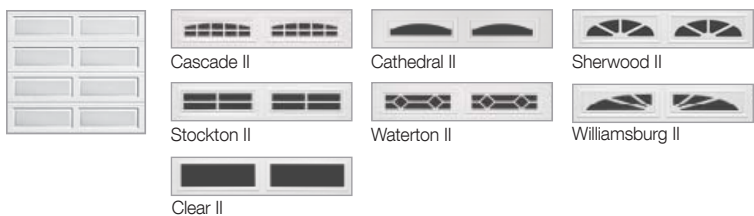

* The number of windows shown can be doubled for double car doors.
 * Option of single or double arch for double car doors.

Doors have been custom painted to show a variety of door styling options.
 * Model is also available in arched solid top panels.

COLOURS

TORQUEMASTER PLUS™

*Not available in Sonoma Cathedral panel design.

Colonial

Contemporary

Ranch

Sonoma

*Arched Stockton Double