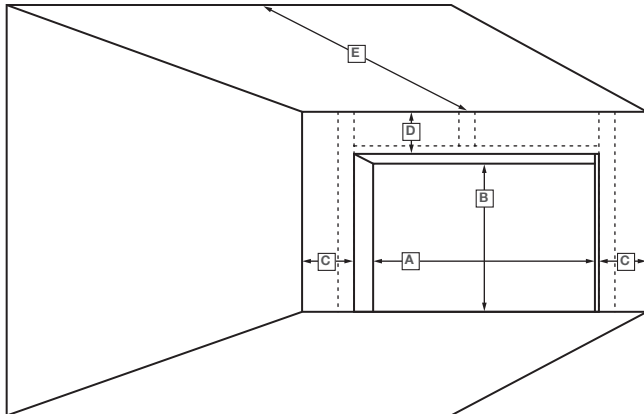

THE EURO COLLECTIONS

Fleur-de-Lis WD330306 $115.00
This stylized version of the lily is the traditional symbol of the French monarchy.

Barcelona WD330307 $115.00
The classic fleur design shows the neo-Moorish influence of Spain.

Spear WD319733 $115.00
The spade tip design reflects the profile of Indian architecture.

THE AMERICAN COLLECTIONS

Aspen WD330309 $115.00
The distinctive shape of the Aspen leaf gives the tip a natural feel.

Conifer WD330310 $115.00
The grace and elegance of mountain pines can be seen in these strap tips.

Arrow WD330308 $115.00
The Arrow strap was inspired by the geometric designs of the Navajo.

Weatherstripping

SKU	SIZE	LIST PRICE
WD-WS07	7'	$25.00
WD-WS08	8'	$28.50
WD-WS09	9'	$31.88
WD-WS10	10'	$35.63
WD-WS12	12'	$42.50
WD-WS14	14'	$50.00
WD-WS16	16'	$57.50
WD-WS18	18'	$65.00

Available in all colours to match

Accessories

SKU	DESCRIPTION	LIST PRICE
WD-ANGLE10	Perforated Angle 10'	$24.38
WD-BOLT	Inside Lock (slide bolt)	$25.00
WD-AUTOLATCH	Latch/Lock for 9000 Series	$85.00
WD8000-LOCKSET	Latch/Lock for 8000 Series	$85.00

How to measure for your Wayne-Dalton Garage Door

- A Exact finished opening width
- B Exact finished opening height
- C Sideroom – distance from the edge of the door opening to any wall or obstruction
- D Headroom – distance from the top of the finished door opening to the ceiling or underside of joists
- E Room depth – distance from the finished door opening to the back point where hardware or the opener will extend