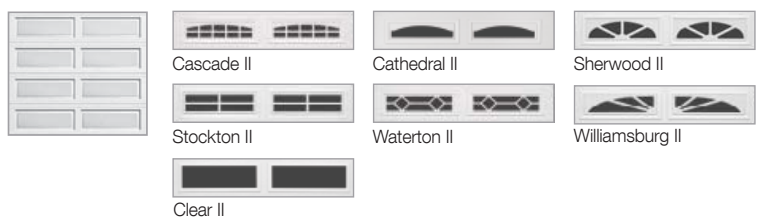

9100 Series Insulated R-9

Features & Benefits:

- Pinch Resistant Door Sections • 1" thick
- Doors with Glass include a set of Williamsburg inserts that can be changed
- Unitized Door Construction with woodgrain embossed exterior
- Virtually Maintenance Free Two coats of baked-on polyester finish

COLOURS

*Not available in Sonoma Cathedral panel design.

Colonial

Contemporary

Ranch

Sonoma

Sonoma Cathedral

*Arched Stockton Double

*Both window designs are available for double car doors.