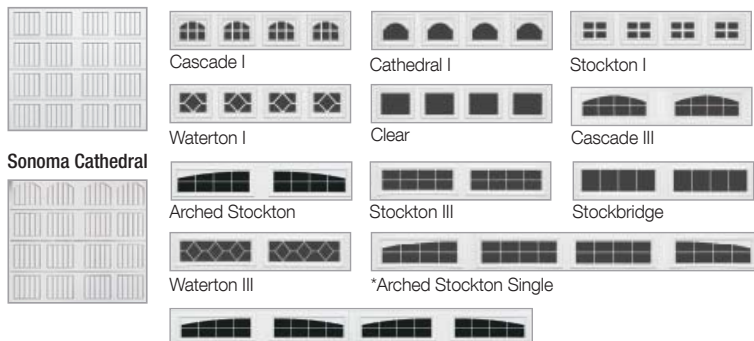

COLOURS

TORQUEMASTER PLUS™

*Not available in Sonoma Cathedral panel design.

Colonial

Contemporary

Ranch

Sonoma

*Arched Stockton Double