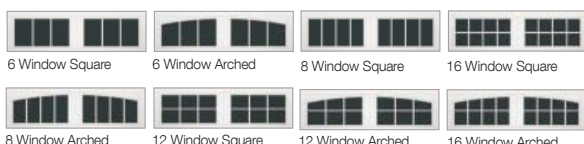

Charleston*

SIZE	HEIGHT	PANELS	NO GLASS	w/Glass & Square Lite Kit	w/Glass & Arch Lite Kit
Single Wide	7'	3	$2,865.00	$3,960.00	$4,040.00
Double Wide	7'	3	$4,617.50	$6,600.00	$6,682.50
Single Wide	8'	4	$3,297.50	$4,392.50	$4,472.50
Double Wide	8'	4	$5,277.50	$7,260.00	$7,342.50