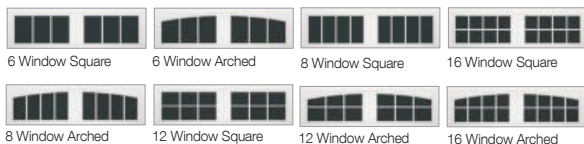

9700 Series Insulated R-10 (Special Order)

Westfield*

SIZE	HEIGHT	PANELS	NO GLASS	w/Glass & Square Lite Kit	w/Glass & Arch Lite Kit
Single Wide	7'	3	$2,652.50	$3,747.50	$3,827.50
Double Wide	7'	3	$4,405.00	$6,387.50	$6,470.00
Single Wide	8'	4	$3,012.50	$4,107.50	$4,187.50
Double Wide	8'	4	$4,992.50	$6,975.00	$7,057.50