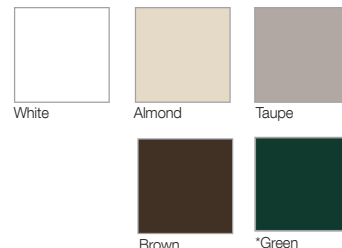

COLOURS

*Not available in Sonoma Cathedral panel design.