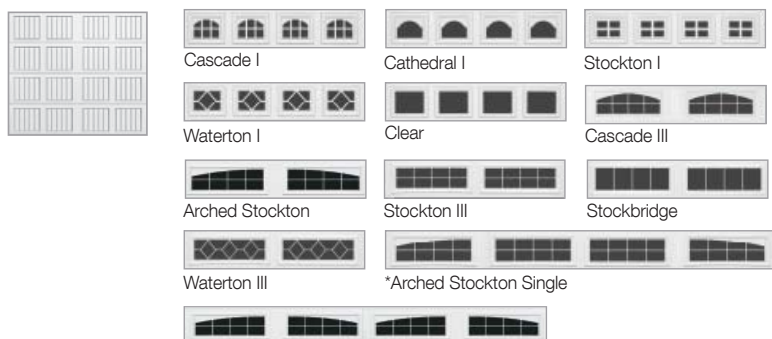

COLOURS

Colonial

Contemporary

Sonoma

*Arched Stockton Double

*Both window designs are available for double car doors.

SKU#	SIZE	PANELS	REGULAR DOORS LIST PRICE	DOORS W/THERMAL GLASS LIST PRICE
WD8500-8X66	8' x 6'6"	4	\$1,950.00	\$2,722.50
WD8500-8X7	8' x 7'	4	\$1,950.00	\$2,722.50
WD8500-8X8	8' x 8'	4	\$2,105.00	\$2,877.50
WD8500-9X66	9' x 6'6"	4	\$2,145.00	\$2,917.50
WD8500-9X7	9' x 7'	4	\$2,145.00	\$2,917.50
WD8500-9X7W-D	9' x 7'6"	4	\$2,312.50	\$3,085.00
WD8500-9X8	9' x 8'	4	\$2,312.50	\$3,085.00
WD8500-10X66	10' x 6'6"	5	\$2,442.50	\$3,410.00
WD8500-10X7	10' x 7'	5	\$2,442.50	\$3,410.00
WD8500-10X8	10' x 8'	5	\$2,637.50	\$3,605.00
WD8500-12X66	12' x 6'6"	6	\$2,895.00	\$4,055.00
WD8500-12X7	12' x 7'	6	\$2,895.00	\$4,055.00
WD8500-12X8	12' x 8'	6	\$3,122.50	\$4,282.50
WD8500-14X7	14' x 7'	7	\$3,160.00	\$4,512.50
WD8500-14X8	14' x 8'	7	\$3,537.50	\$4,892.50
WD8500-15X7	15' x 7'	8	\$3,160.00	\$4,512.50
WD8500-15X8	15' x 8'	8	\$3,537.50	\$4,892.50
WD8500-16X66	16' x 6'6"	8	\$3,232.50	\$4,780.00
WD8500-16X7W-D	16' x 7'	8	\$3,232.50	\$4,780.00
WD8500-16X8	16' x 8'	8	\$3,617.50	\$5,165.00
WD8500-18X66	18' x 6'6"	8	\$3,930.00	\$5,477.50
WD8500-18X7	18' x 7'	8	\$3,930.00	\$5,477.50
WD8500-18X8	18' x 8'	8	\$4,395.00	\$5,942.50