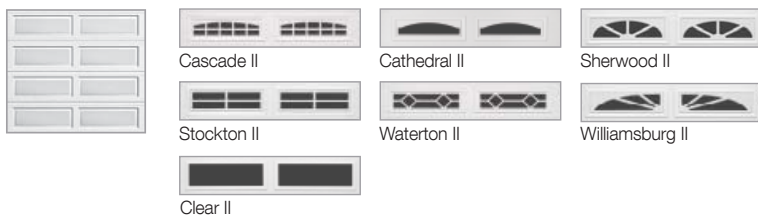

8000 Series - Non-Insulated

Features & Benefits:

- 10 YEAR LIMITED WARRANTY
- Full box-shaped end supports provides the support where it's needed, improving rigidity and door strength
- Tongue-and-groove section joints with full-width bottom weatherseal
- Durable hardware built to last for years of worry-free service
- SilentGlide Steel-shaft rollers for a lifetime of smooth quiet operation.
- Virtually Maintenance Free Two-coats of baked-on polyester finish.

COLOURS

SKU#	SIZE	PANELS	REGULAR DOORS LIST PRICE	DOORS W/GLASS LIST PRICE
WD8000-8X66	8' x 6'6"	4	$987.50	$1,370.00
WD8000-8X7	8' x 7'	4	$987.50	$1,370.00
WD8000-8X7W-D	8' x 7' DIY	4	$997.50	
WD8000-8X8	8' x 8'	4	$1,160.00	$1,540.00
WD8000-9X66	9' x 6'6"	4	$987.50	$1,370.00
WD8000-9X7	9' x 7'	4	$987.50	$1,370.00
WD8000-9X7W-D	9' x 7' DIY	4	$1,027.50	
WD8000-9X8	9' x 8'	4	$1,200.00	$1,585.00
WD8000-10X66	10' x 6'6"	5	$1,122.50	$1,597.50
WD8000-10X7	10' x 7'	5	$1,122.50	$1,597.50
WD8000-10X8	10' x 8'	5	$1,320.00	$1,800.00
WD8000-12X66	12' x 6'6"	6	$1,332.50	$1,905.00
WD8000-12X7	12' x 7'	6	$1,332.50	$1,905.00
WD8000-12X8	12' x 8'	6	$1,602.50	$2,177.50
WD8000-14X66	14' x 6'6"	6	$1,537.50	$2,205.00
WD8000-14X7	14' x 7'	6	$1,537.50	$2,205.00
WD8000-14X8	14' x 8'	6	$1,840.00	$2,505.00
WD8000-15X7	15' x 7'	7	$1,560.00	$2,227.50
WD8000-15X8	15' x 8'	7	$1,882.50	$2,552.50
WD8000-16X66	16' x 6'6"	8	$1,672.50	$2,440.00
WD8000-16X7	16' x 7'	8	$1,672.50	$2,440.00
WD8000-16X7W-D	16' x 7' DIY	8	$1,765.00	
WD8000-16X8	16' x 8'	8	$1,922.50	$2,690.00
WD8000-18X66	18' x 6'6"	8	$2,037.50	$2,805.00
WD8000-18X7	18' x 7'	8	$2,037.50	$2,805.00
WD8000-18X8	18' x 8'	8	$2,177.50	$2,945.00

In-Stock items shown in red.

INCLUDES TORQUEMASTER SYSTEM

Colonial

Ranch