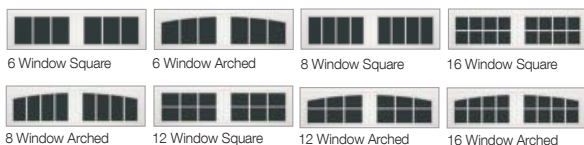

Decorative Hardware Kit		\$115.00
Paint (clay, green, grey)	Single Wide	\$647.50
	Double Wide	\$1132.50
Satin (green, grey, oak, mahogany, walnut)	Single Wide	\$890.00
	Double Wide	\$1455.00

Single Wide includes 6', 8', 9', or 10' wide doors
(6' width is NOT available with glass)
Double Wide includes 16' or 18' wide doors

9700 Series Insulated R-10 (Special Order)

Westfield*

SIZE	HEIGHT	PANELS	NO GLASS	w/Glass & Square Lite Kit	w/Glass & Arch Lite Kit
Single Wide	7'	3	\$2,652.50	\$3,747.50	\$3,827.50
Double Wide	7'	3	\$4,405.00	\$6,387.50	\$6,470.00
Single Wide	8'	4	\$3,012.50	\$4,107.50	\$4,187.50
Double Wide	8'	4	\$4,992.50	\$6,975.00	\$7,057.50

Newport*

SIZE	HEIGHT	PANELS	NO GLASS	w/Glass & Square Lite Kit	w/Glass & Arch Lite Kit
Single Wide	7'	3	\$2,865.00	\$3,960.00	\$4,040.00
Double Wide	7'	3	\$4,617.50	\$6,600.00	\$6,682.50
Single Wide	8'	4	\$3,297.50	\$4,392.50	\$4,472.50
Double Wide	8'	4	\$5,277.50	\$7,260.00	\$7,342.50